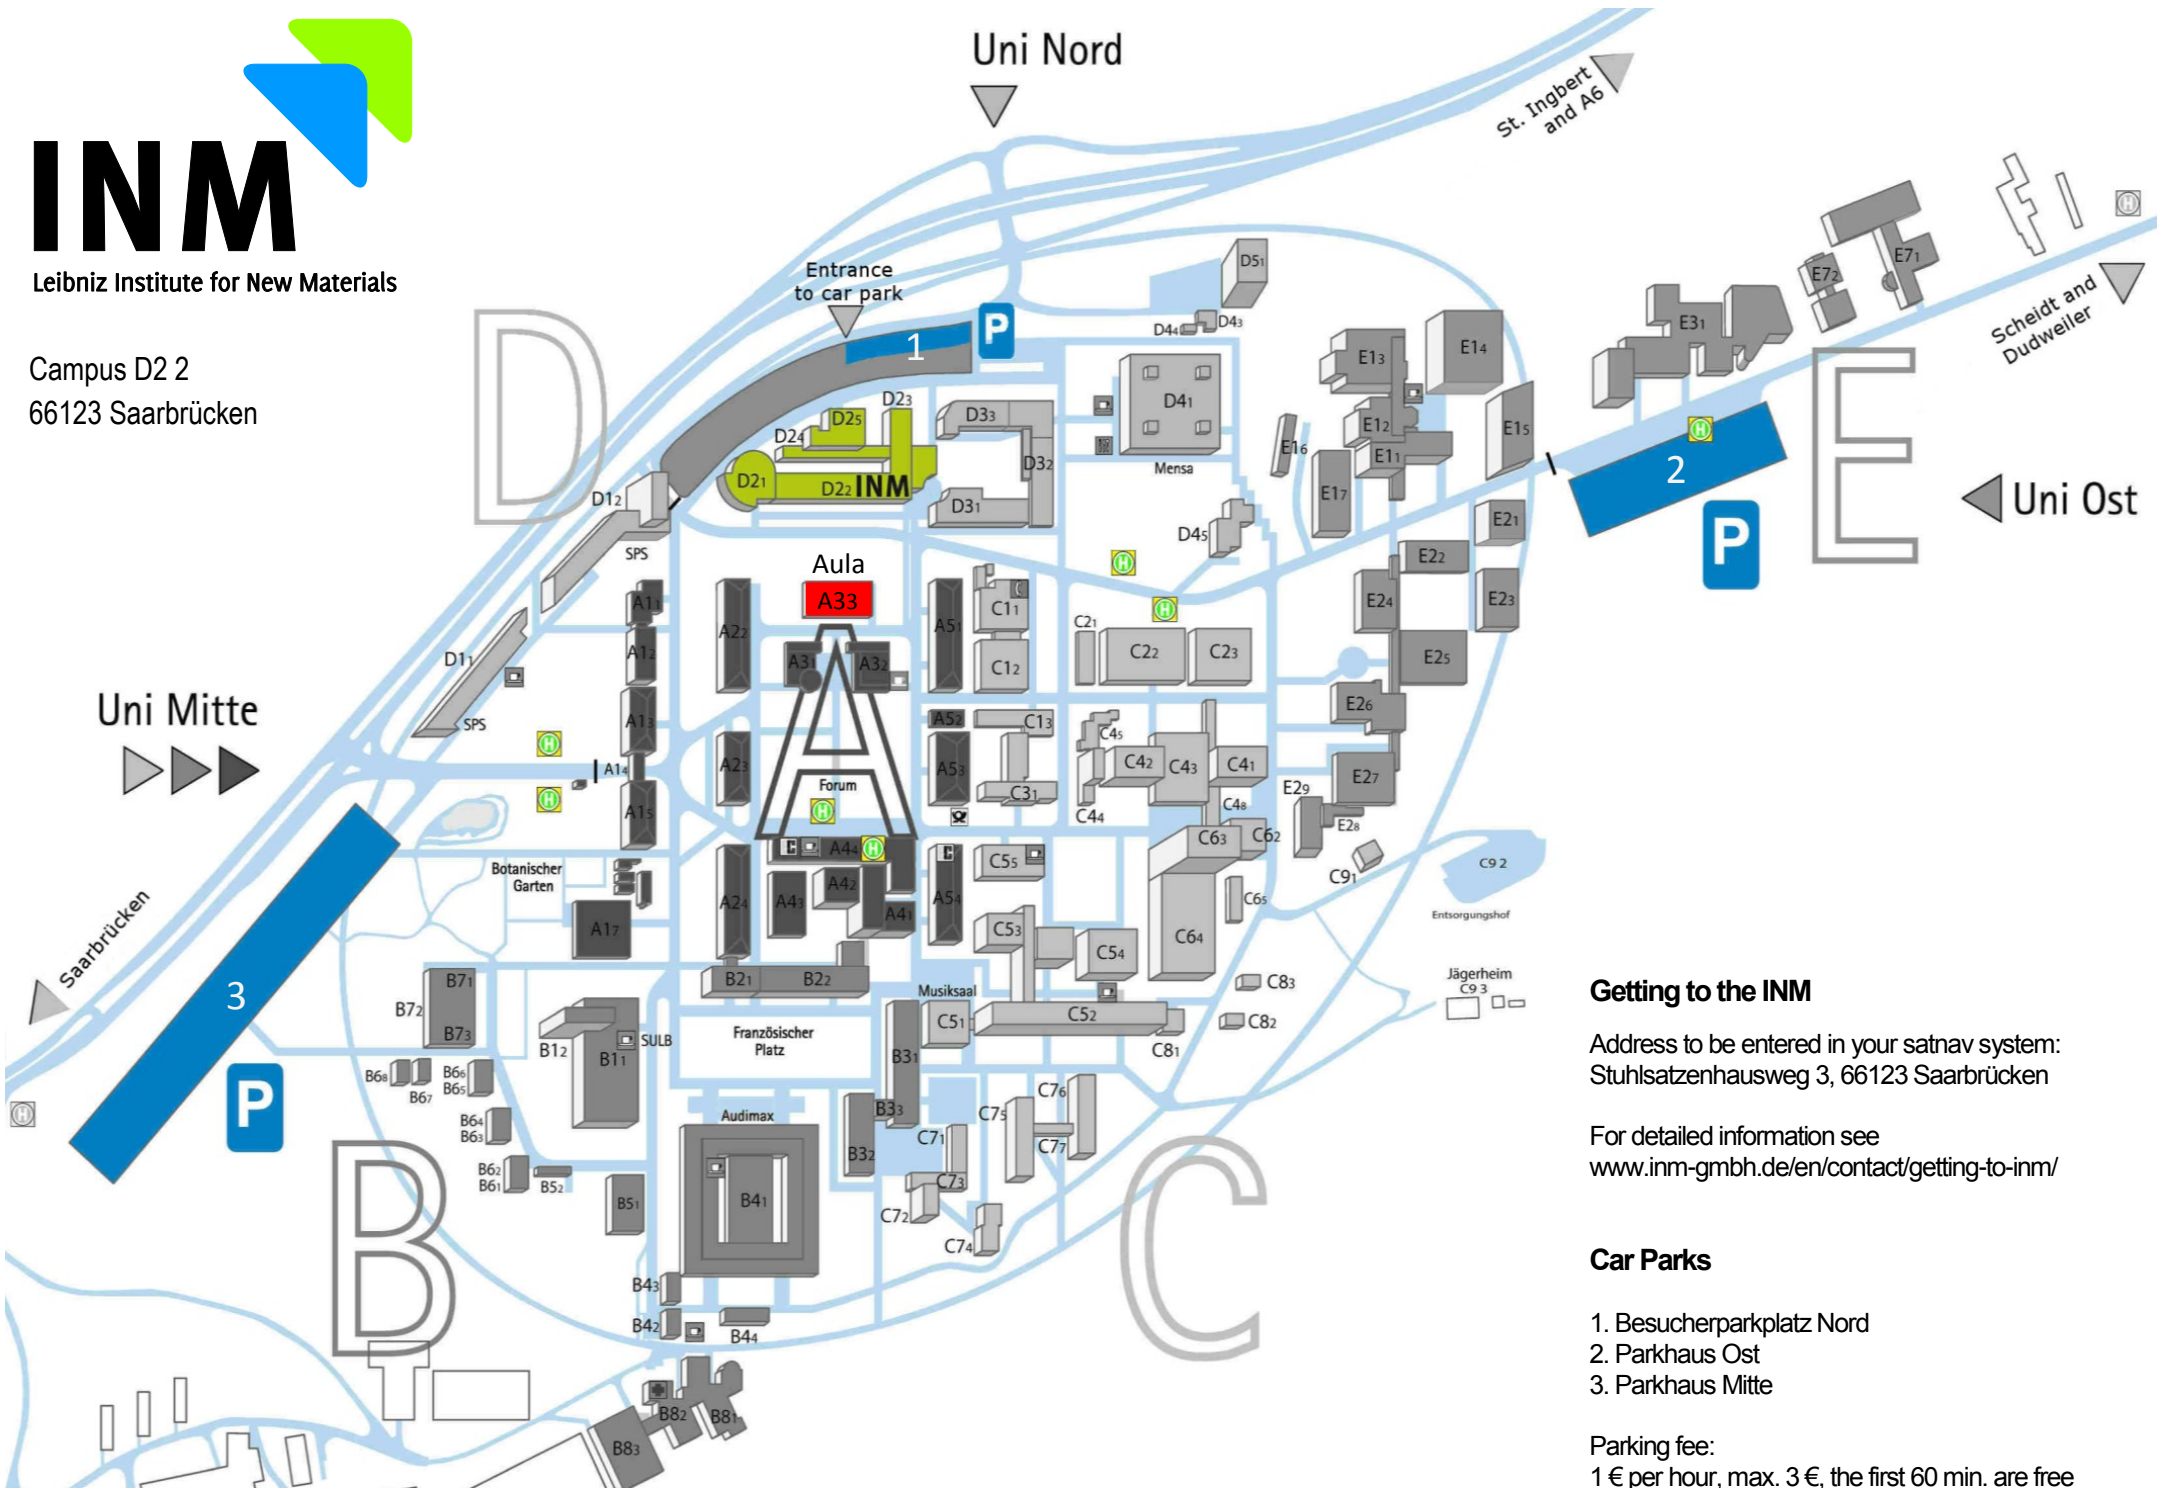

INM

Leibniz Institute for New Materials

Campus D2 2
66123 Saarbrücken

Getting to the INM

Address to be entered in your satnav system:
Stuhlsatzenhausweg 3, 66123 Saarbrücken

For detailed information see
www.inm-gmbh.de/en/contact/getting-to-inm/

Car Parks

1. Besucherparkplatz Nord
2. Parkhaus Ost
3. Parkhaus Mitte

Parking fee:
1 € per hour, max. 3 €, the first 60 min. are free